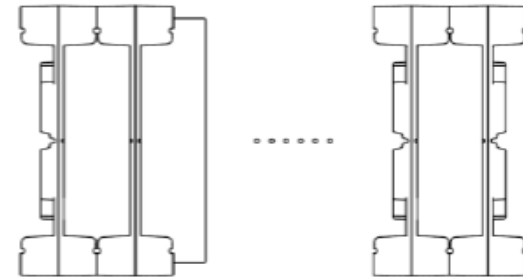

BRO249HP429-1631

| REV | DATE | DESCRIPTION | BY |
|-----|------------|---------------|----|
| - | 2022/01/11 | INITIAL ISSUE | dr |

NOTE:

1. $L = 42 \times (X+1)$;
2. $I = L - 14$;

Note:

1. Brackets are sold by each. For a 4 core stack, 5 brackets are required.

Dimensions in mm

| | | |
|--|--------------------------|--|
| Tolerances: Per Drawing | Country of Origin: China | BRACKET OVAL 249HP429-1631 CORE |
| Bracket Material: PA6/6 20%GF V0, RAL5012 (BLUE) | UL File: E215781 | |
| MH&W International Corp Phone 201-891-8800 Email: sales@mhw-intl.com | UL Rec: 94-V0 | Drawing Number: BRO249HP429-1631 |
| | MF-9240 | Part Number: BRO249HP429-1631 |