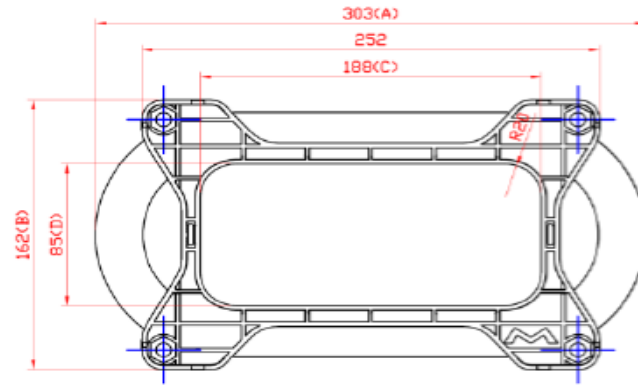

BRO249HP429-1631

| REV | DATE | DESCRIPTION | BY |
|-----|------------|---------------|----|
| - | 2022/01/11 | INITIAL ISSUE | dr |

NOTE:

1. $L = 42 \times (X+1)$;
2. $I = L - 14$;

Note:

1. Brackets are sold by each. For a 4 core stack, 5 brackets are required.

Dimensions in mm

| | | |
|--|--------------------------|--|
| Tolerances: Per Drawing | Country of Origin: China | BRACKET OVAL 249HP429-1631 CORE |
| Bracket Material: PA6/6 20%GF V0, RAL5012 (BLUE) | UL File: E215781 | |
| MH&W International Corp Phone 201-891-8800 Email: sales@mhw-intl.com | UL Rec: 94-V0 | Drawing Number: BRO249HP429-1631 |
| | MF-9240 | Part Number: BRO249HP429-1631 |