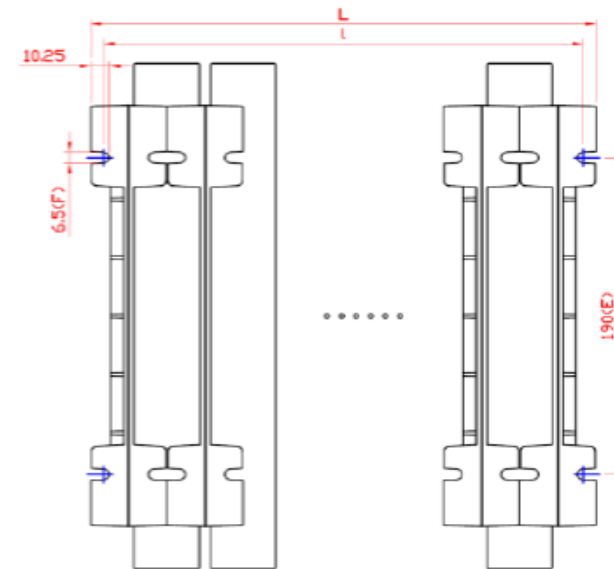

BRO249HP429-1631

| REV | DATE | DESCRIPTION | BY |
|-----|------------|---------------|----|
| - | 2022/01/11 | INITIAL ISSUE | dr |

NOTE:

1. $L = 42 \times (X+1)$;
2. $I = L - 14$;

Note:

1. Brackets are sold by each. For a 4 core stack, 5 brackets are required.

Dimensions in mm

| | | |
|--|--------------------------|--|
| Tolerances: Per Drawing | Country of Origin: China | BRACKET OVAL 249HP429-1631 CORE |
| Bracket Material: PA6/6 20%GF V0, RAL5012 (BLUE) | UL File: E215781 | |
| MH&W International Corp Phone 201-891-8800 Email: sales@mhw-intl.com | UL Rec: 94-V0 | Drawing Number: BRO249HP429-1631 |
| | MF-9240 | Part Number: BRO249HP429-1631 |