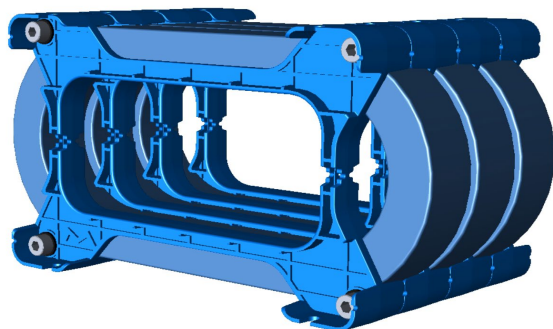

BRO249HP429-1631

| REV | DATE | DESCRIPTION | BY |
|-----|------------|---------------|----|
| - | 2022/01/11 | INITIAL ISSUE | dr |

NOTE:

1. $L = 42 \times (X+1)$;
2. $I = L - 14$;

Note:

1. Brackets are sold by each. For a 4 core stack, 5 brackets are required.

Dimensions in mm

| | | |
|--|--------------------------|--|
| Tolerances: Per Drawing | Country of Origin: China | BRACKET OVAL 249HP429-1631 CORE |
| Bracket Material: PA6/6 20%GF V0, RAL5012 (BLUE) | UL File: E215781 | |
| MH&W International Corp Phone 201-891-8800 Email: sales@mhw-intl.com | UL Rec: 94-V0 | Drawing Number: BRO249HP429-1631 |
| | MF-9240 | Part Number: BRO249HP429-1631 |