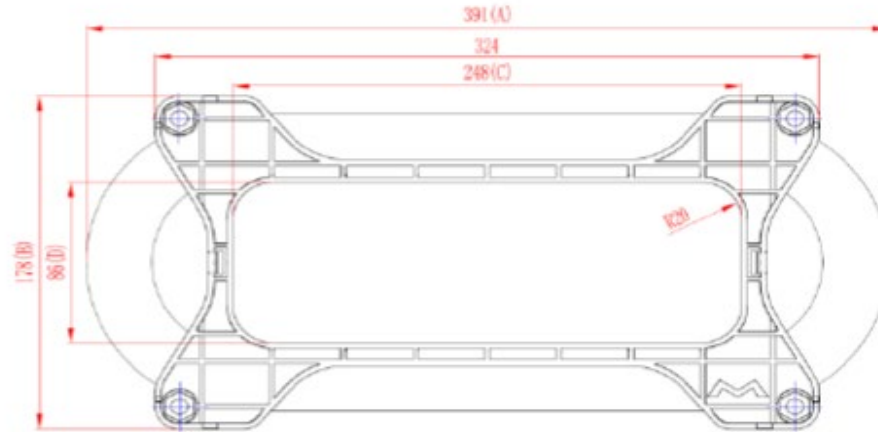

# BRO326HP1632+

REV	DATE	DESCRIPTION	BY
-	2022/01/11	INITIAL ISSUE	dr

**NOTE:**

1.  $L = 42 \times (X+1)$ ;
2.  $I = L - 14$ ;

**Note:**

1. Brackets are sold by each. For a 4 core stack, 5 brackets are required.

Dimensions in mm

Tolerances: Per Drawing	Country of Origin: China	<b>BRACKET OVAL 326HP1632+ CORE</b>
Bracket Material: PA6/6 20%GF V0, RAL5012 (BLUE)	UL File: E215781	
<b>MH&amp;W International Corp</b> Phone 201-891-8800 Email: sales@mhw-intl.com	UL Rec: 94-V0	Drawing Number: BRO326HP1632+
	MF-9300	Part Number: BRO326HP1632+