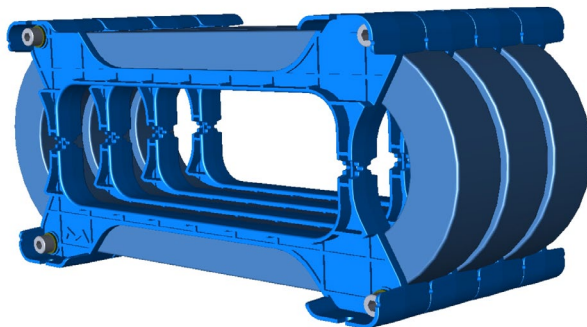

# BRO326HP1632+

REV	DATE	DESCRIPTION	BY
-	2022/01/11	INITIAL ISSUE	dr

**NOTE:**

1.  $L = 42 \times (X+1)$ ;
2.  $I = L - 14$ ;

**Note:**

1. Brackets are sold by each. For a 4 core stack, 5 brackets are required.

Dimensions in mm

Tolerances: Per Drawing	Country of Origin: China	<b>BRACKET OVAL 326HP1632+ CORE</b>
Bracket Material: PA6/6 20%GF V0, RAL5012 (BLUE)	UL File: E215781	
<b>MH&amp;W International Corp</b> Phone 201-891-8800 Email: sales@mhw-intl.com	UL Rec: 94-V0	Drawing Number: BRO326HP1632+
	MF-9300	Part Number: BRO326HP1632+