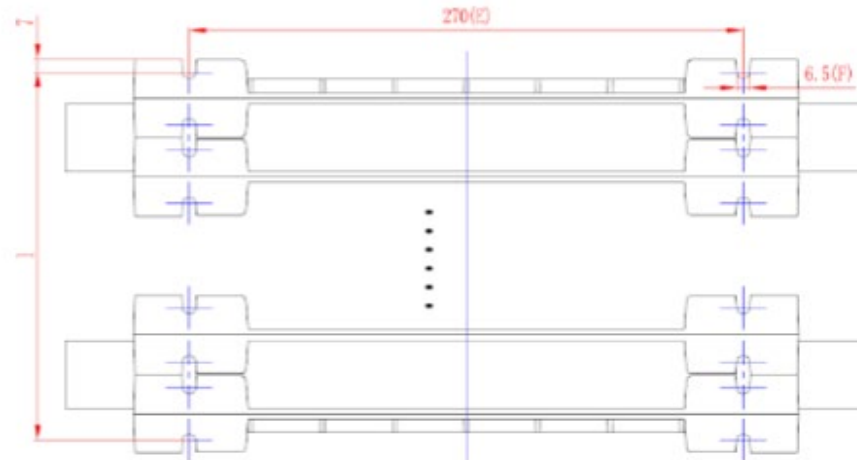

# BRO326HP1632+

REV	DATE	DESCRIPTION	BY
-	2022/01/11	INITIAL ISSUE	dr

**NOTE:**

1.  $L = 42 \times (X+1)$ ;
2.  $I = L - 14$ ;

**Note:**

1. Brackets are sold by each. For a 4 core stack, 5 brackets are required.

Dimensions in mm

Tolerances: Per Drawing	Country of Origin: China	<b>BRACKET OVAL 326HP1632+ CORE</b>
Bracket Material: PA6/6 20%GF V0, RAL5012 (BLUE)	UL File: E215781	
<b>MH&amp;W International Corp</b> Phone 201-891-8800 Email: sales@mhw-intl.com	UL Rec: 94-V0	Drawing Number: BRO326HP1632+
	MF-9300	Part Number: BRO326HP1632+